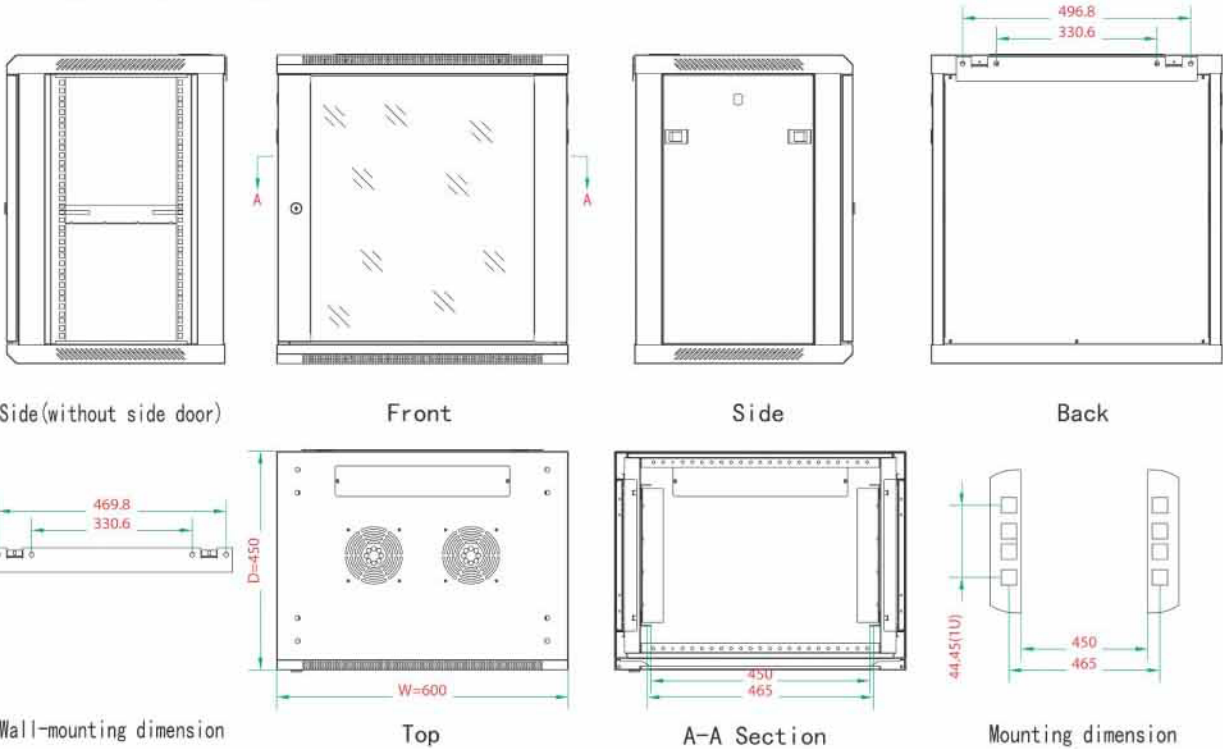

## Presentation

Main structure

- 1.Top cover
- 2.Frame
- 3.Tempered glass door
- 4.Side door
- 5.Mounting rail
- 6.Hanger
- 7.Back panel
- 8.L rail

## Main dimension

.81.